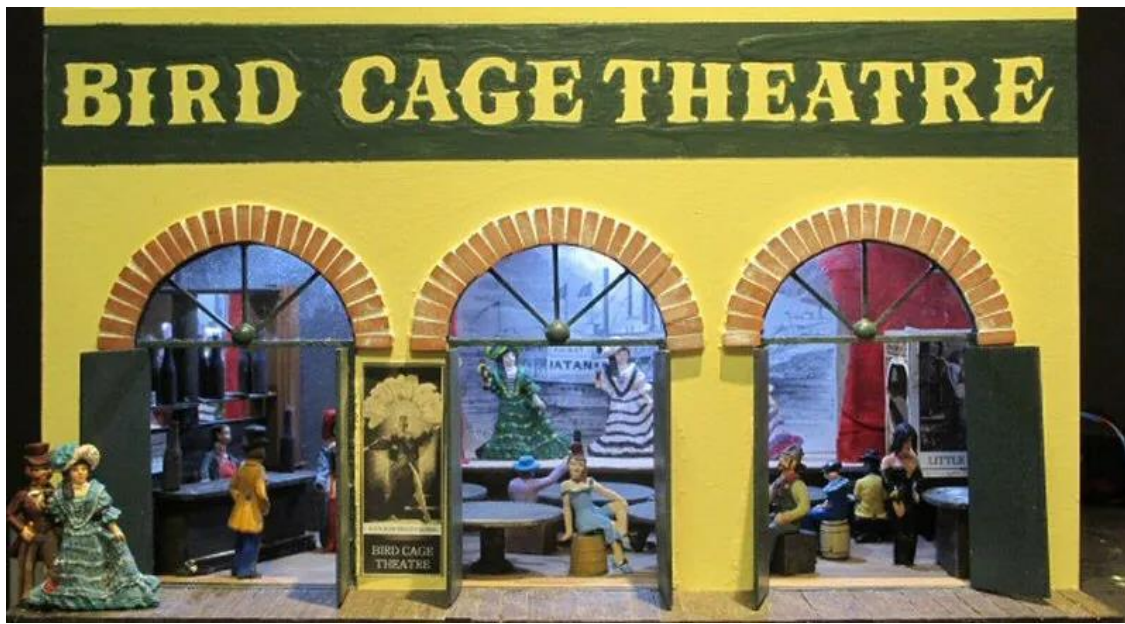

TAIPO MARKET TRAIN STATION