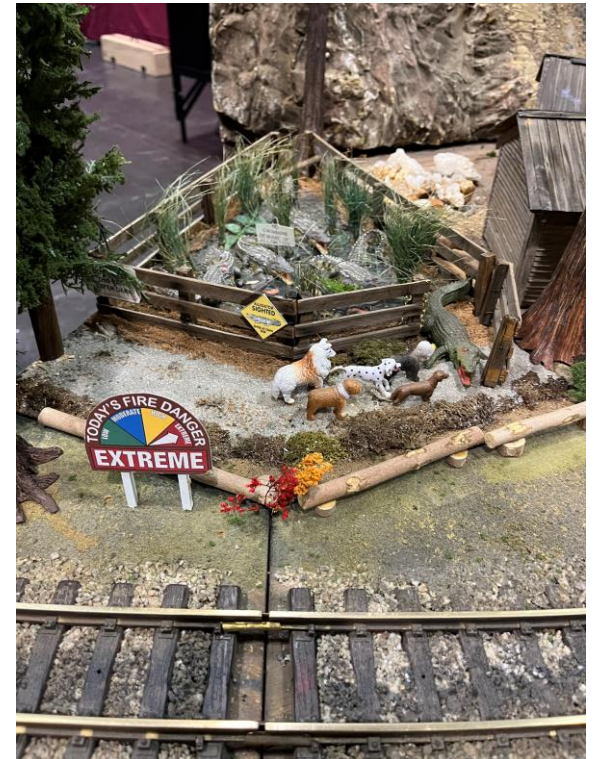

24-021833

TOMBSTONE BIRD CAGE THEATRE

DOUBLE WIDE TUNNEL

DEL ORO CEMETERY

24-021833

ALLIGATOR SWAMP

USCG HEADQUARTERS

USCG DOCK AND SHARK BAY

USCG HELICOPTER PAD AND DOCK

U.S. COAST GUARD BASE

24-021833

USCG WORKSHOP

SANTA ANA ZOO

TUSKEGEE HANGAR

GREEN "O" PETROLEUM

AIR TRAFFIC TOWER